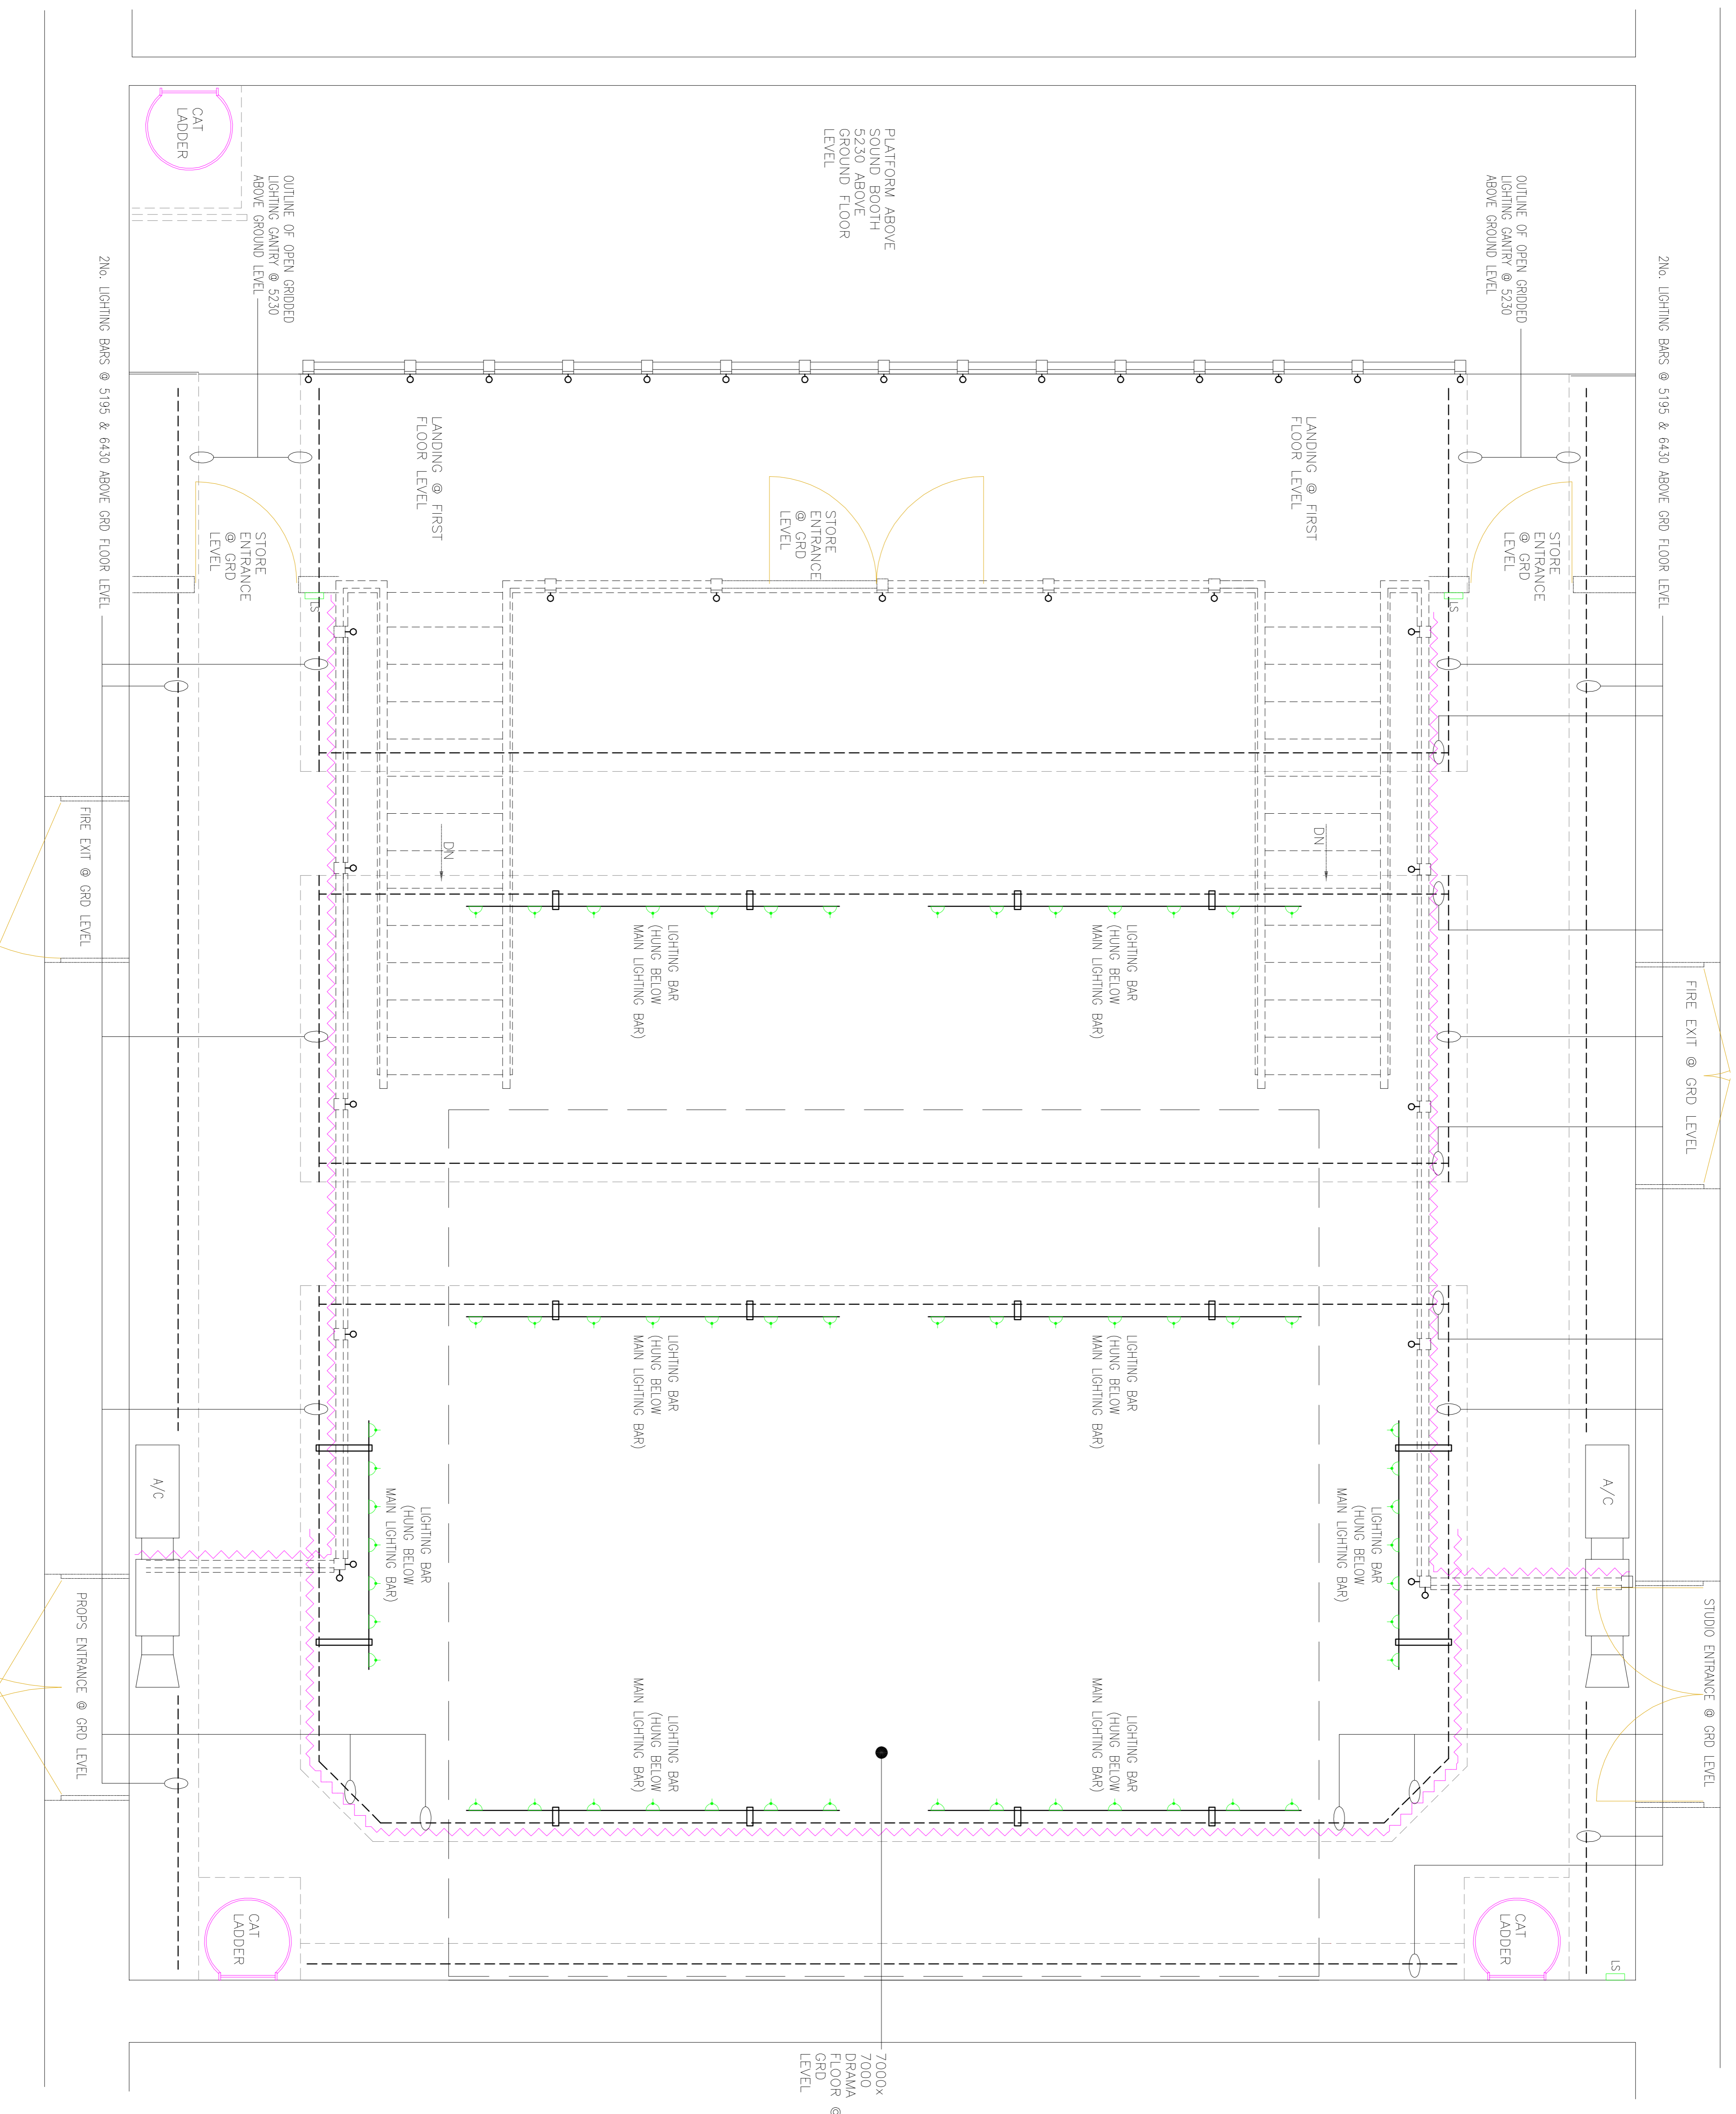

KEY TO ABBREVIATIONS:  
 LS - LIGHT SWITCH  
 A/C - AIR-CONDITIONING UNIT

KEY:  
 --- LIGHTING BAR AT H/L  
 --- CURTAIN RAIL AT H/L  
 ▲ LIGHTING POINT  
 ○ HORIZONTAL BOOM ON STRUCTURAL SUPPORT

7000x  
 7000  
 FLOOR  
 DRAMA  
 STUDIO  
 @  
 GRD  
 LEVEL

APHRA  
 DRAMA STUDIO

DRAWING TITLE:  
 APHRA DRAMA STUDIO  
 GROUND FLOOR  
 (INCLUDING LIGHTING BARS)

SCALE: 1:25 @A1

School of Arts  
 University of Kent  
 Kent  
 CT2 7UG  
 Tel 01227 827941  
 E-mail dm@kent.ac.uk  
 www.kent.ac.uk

DRAWN BY: DDW  
 DATE: JULY 2010